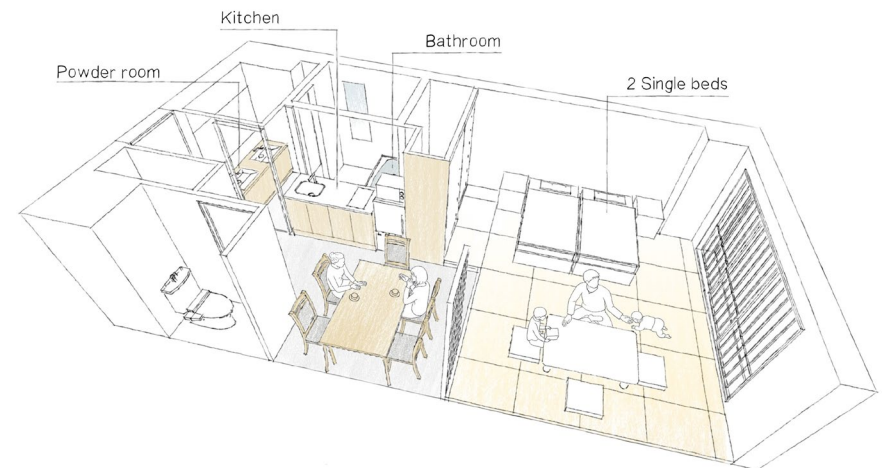

<Details>
Capacity
Size
Bed type

Adult 5pax + Child 2pax
45m²
Single bed x 5

Japanese Apartment for 5

<Details>
Capacity
Size
Bed type

Adult 5pax + Child 2pax
45m²
Single bed x 2 + Futon x 3

< Sample room type >