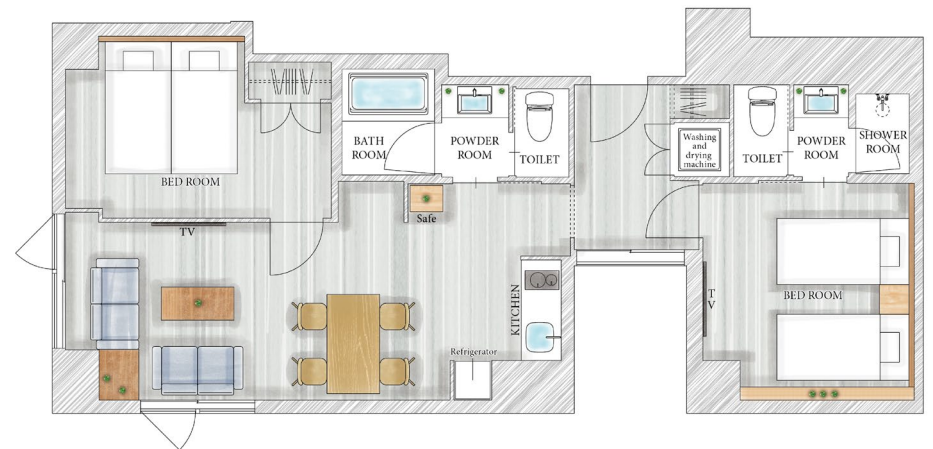

< Sample room type >

Three-Bedroom Japanese Suite

<Details>
 Capacity Adult 6pax + Child 2pax Single bed x 4
 Size 85m² Futon × 2

Superior Two-Bedroom Suite

<Details>
 Capacity Adult 4pax + Child 2pax Single bed x 4
 Size 67m²