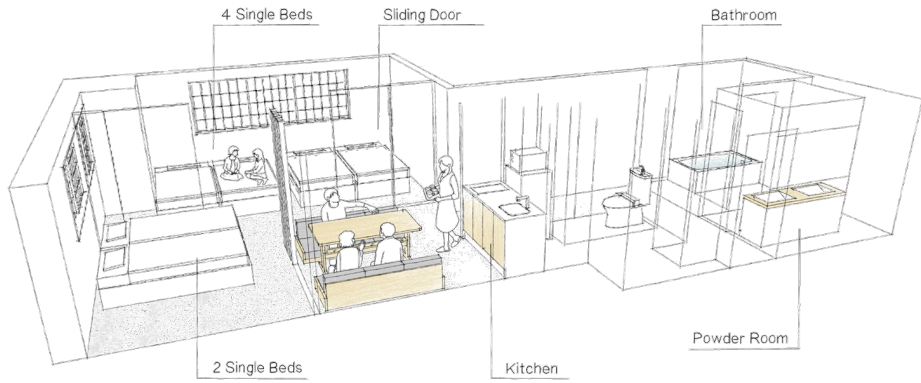

<Details>

Capacity   Adult 6pax + Child 2pax
Size   58 m²
Bed type   Single bed x 6

<Details>

Capacity   Adult 6pax + Child 2pax
Size   60 m²
Bed type   Single bed x 2 + Bunk bed × 1 + Futon × 2