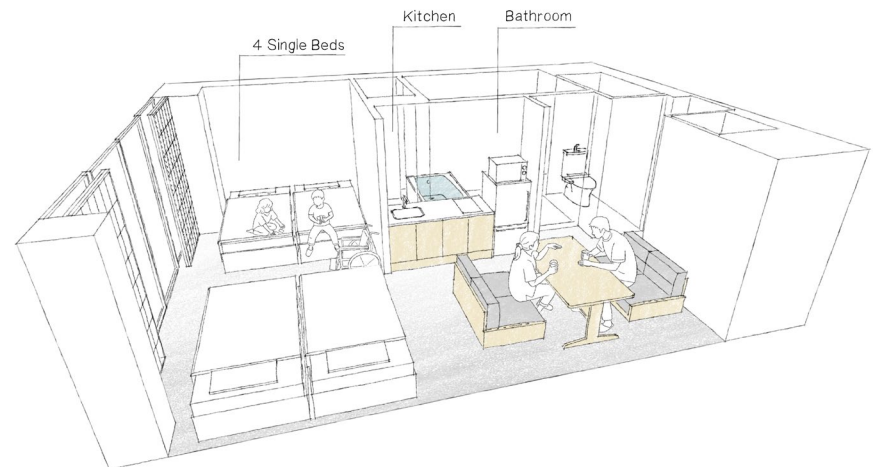

< Sample room type >

City View Two-Bedroom Family Suite with Mini Dining

<Details>

Capacity Adult 6pax + Child 2pax Single bed x 4
 Size 60m² Bunk bed × 1

Accessible Apartment(4 singles)

<Details>

Capacity Adult 4pax + Child 2pax Single bed x 4
 Size 39m²