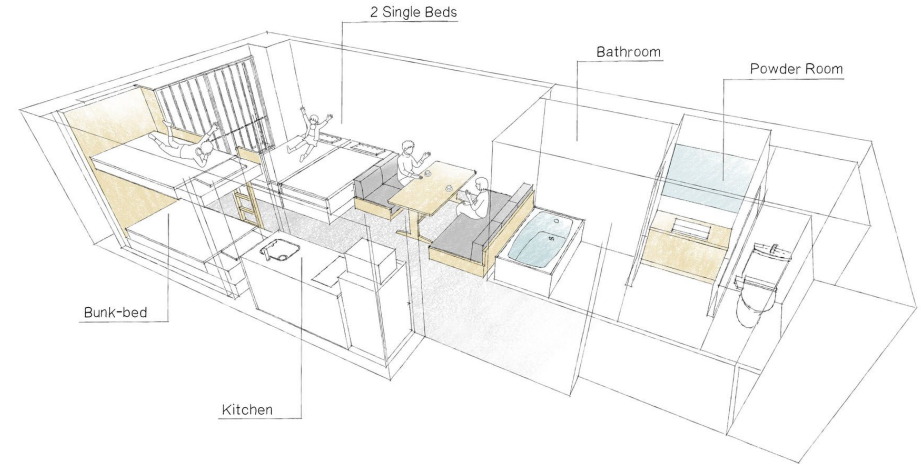

< Sample room type >

Garden View Family Apartment (Sofa Bed) for 5

<Details>

Capacity

Adult 5pax + Child 2pax

Size

43m²

Bed type

Single bed x 2 + Bunk bed x 1 + Sofa bed x 1