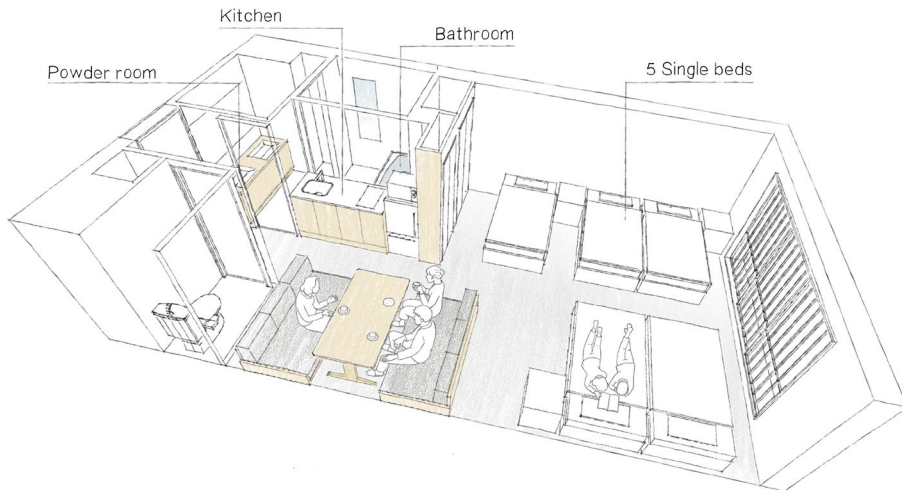

<Details>
Capacity
Size
Bed type

Adult 5pax + Child 2pax
45m²
Single bed x 5