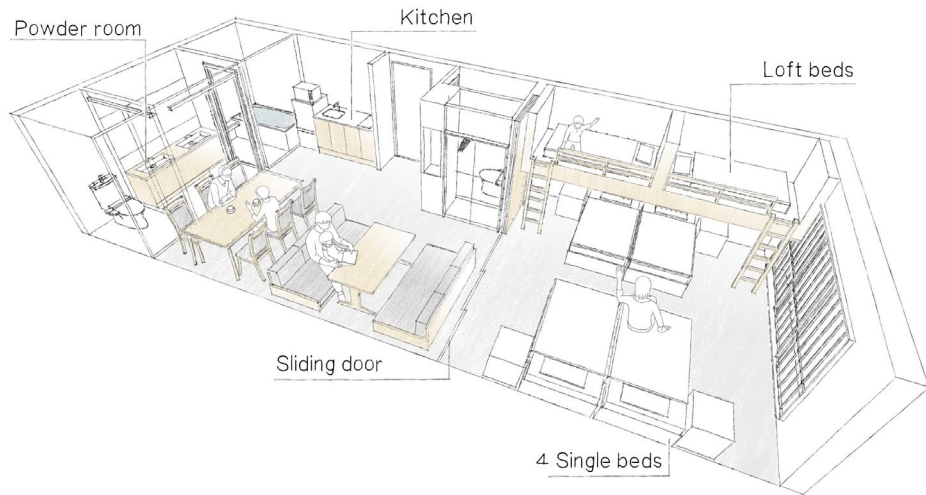

<Details>
 Capacity Adult 6pax + Child 2pax
 Size 60m²
 Bed type Single bed x 4 + Bunk bed x 1

< Sample room type >

Deluxe One-Bedroom Loft Bed Apartment

<Details>
 Capacity Adult 6pax + Child 2pax
 Size 60m²
 Single bed x 4
 Loft bed x 2