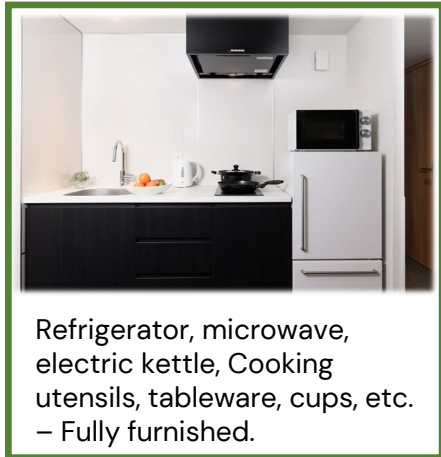

A kitchen in every room

MIMARU and MIMARU SUITES rooms are equipped with fully furnished kitchens and dining spaces with large dining tables.

Bring home ingredients from stores and tourist spots and enjoy cooking with local ingredients during your travels.

Refrigerator, microwave, electric kettle, Cooking utensils, tableware, cups, etc.
– Fully furnished.

Large closet
– Large enough for a suitcase

<Room cleaning>

Each day, you will receive new towels, and we will collect garbage and refill the paper and liquid amenities in your room.