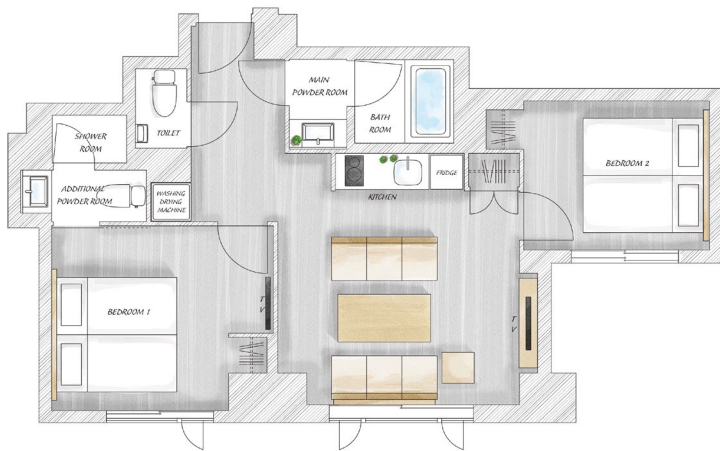

MIMARU
— SUITES —

MIMARU SUITES
Guest room details

< Sample room type >

Two-Bedroom Suite

<Details>
 Capacity Adult 4pax + Child 2pax
 Size 60m² Single bed x 4

Two-Bedroom Family Suite

<Details>
 Capacity Adult 6pax + Child 2pax
 Size 57m² Single bed x 2
 Loft bed x 2
 Futon x 2