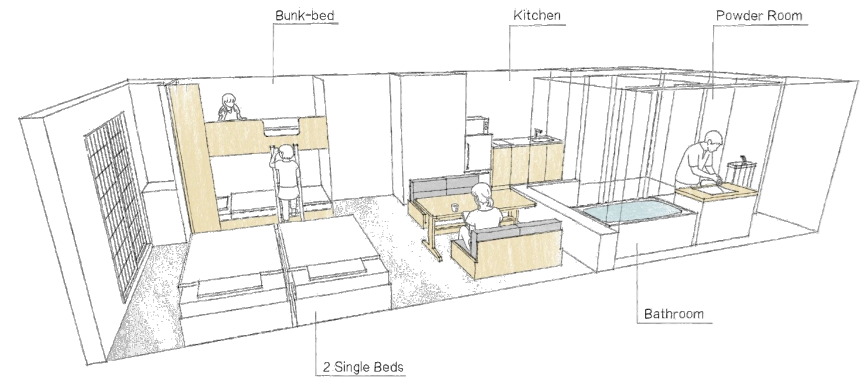

< Sample room type >

Family Apartment

<Details>

Capacity

Adult 4pax + Child 2pax

Size

38~40m²

Bed type

Single bed x 2 + Bunk bed x 1

Family Theater Apartment

<Details>

Capacity

Adult 4pax + Child 2pax

Size

38~40m²

Bed type

Single bed x 2 + Bunk bed x 1