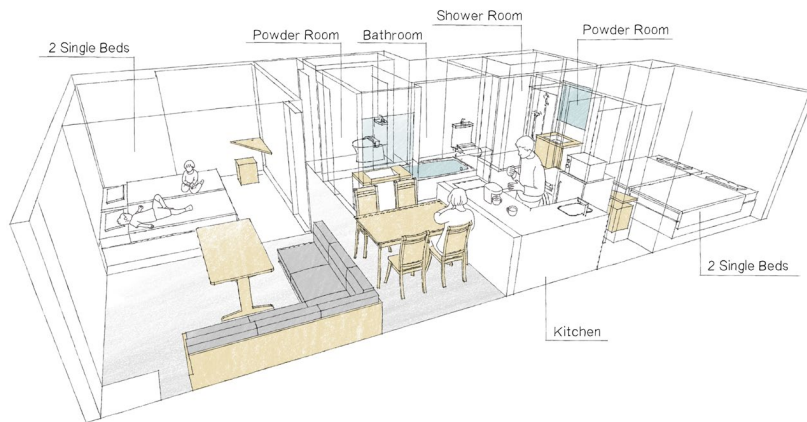

<Details>
Capacity Adult 4pax + Child 2pax
Size 58m² Single bed x 4