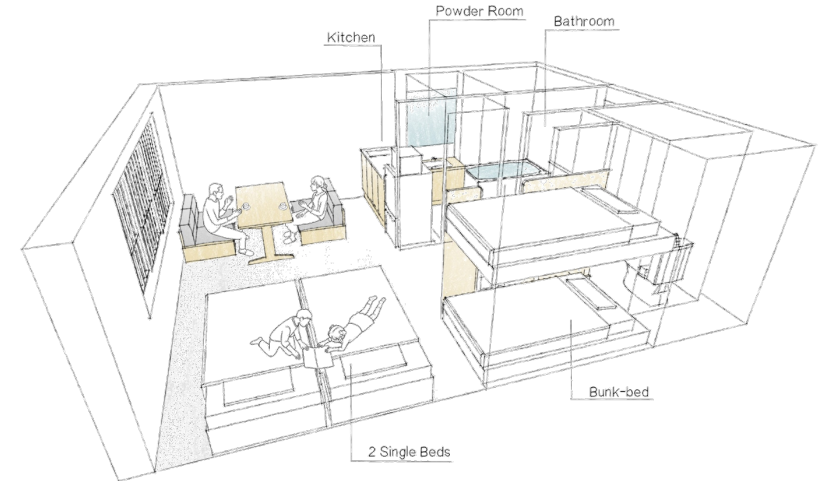

Japanese Apartment

<Details>

Capacity
Size
Bed type

Adult 4pax + Child 2pax
38~40m²
Single bed x 2 + Futon x 2

< Sample room type >

River View Family Theater Apartment

<Details>

Capacity