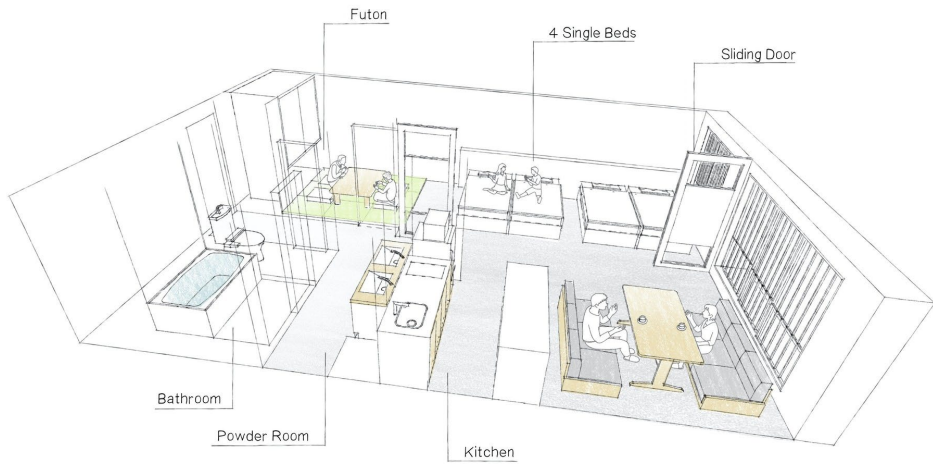

<Details>
Capacity Adult 6pax + Child 2pax
Size 60m²
Bed type Single bed x 4 + Futon x 2