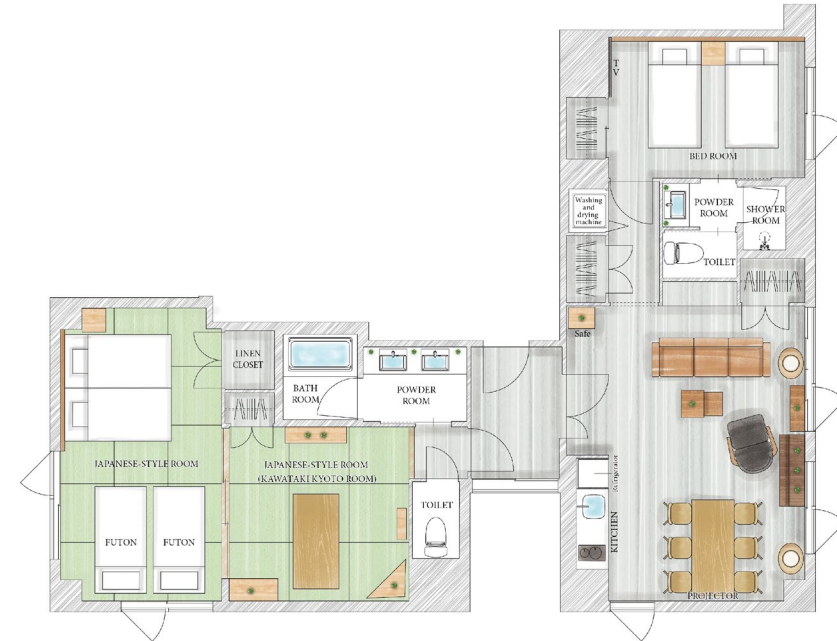

< Sample room type >

Premium Two-Bedroom Japanese Suite

<Details>

Capacity   Adult 6pax + Child 2pax
Size   98m²

Single bed x 4
Futon × 2

This stylish room, created in collaboration with a Japanese designer.