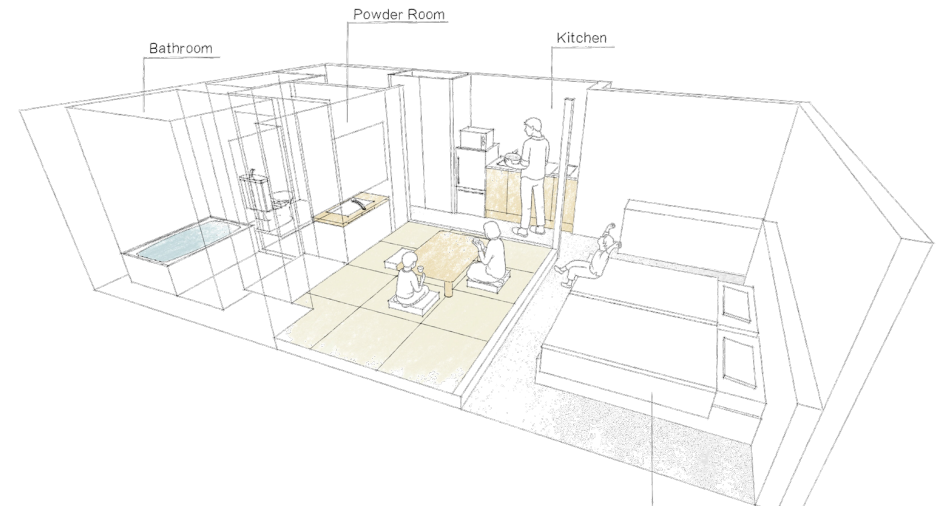

<Details>

Capacity
Size
Bed type

Adult 4pax + Child 2pax
38~40m²
Single bed x 2 + Futon x 2