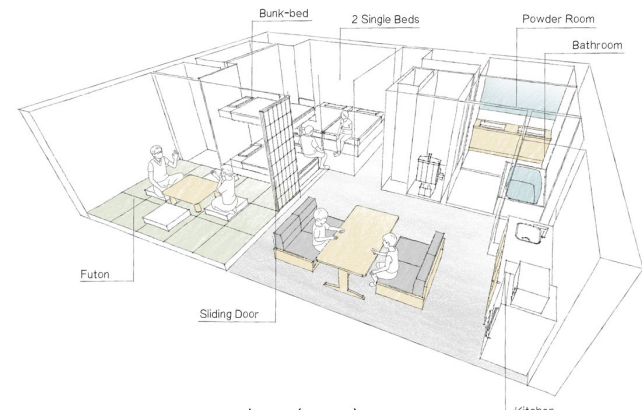

One-Bedroom Apartment

<Details>
 Capacity Adult 6pax + Child 2pax
 Size 52m²
 Single bed x 4
 Bunk bed x 1

Superior One-Bedroom Japanese Apartment for 6

<Details>
 Capacity Adult 6pax + Child 2pax
 Size 58m²
 Single bed x 2
 Bunk bed x 1
 Futon x 2