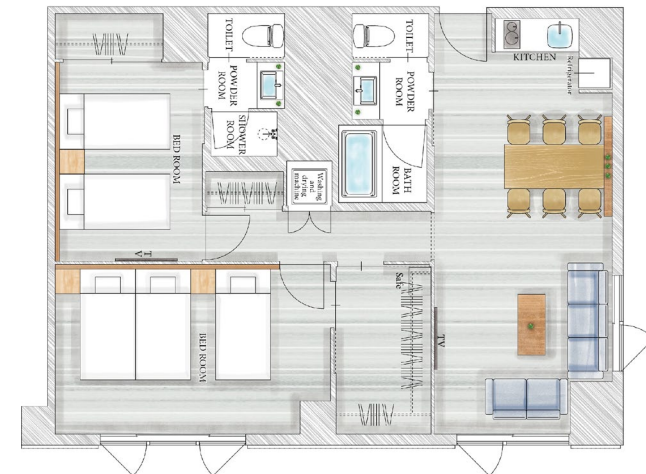

< Sample room type >

Three-Bedroom Japanese Suite

<Details>
 Capacity Adult 6pax + Child 2pax
 Size 84m²
 Single bed x 4
 Futon x 2

Two-Bedroom Suite for 5

<Details>
 Capacity Adult 5pax + Child 2pax
 Size 79m²
 Single bed x 5