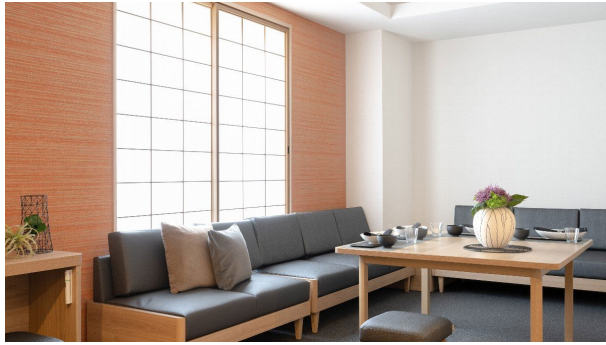

< Sample room type >

Deluxe Two-Bedroom Suite