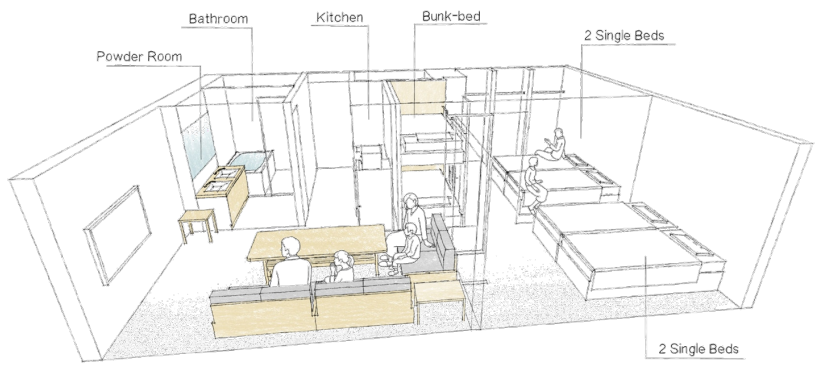

<Details>
Capacity   Adult 6pax + Child 2pax   Single bed x 4
Size   52m²   Bunk bed x 1