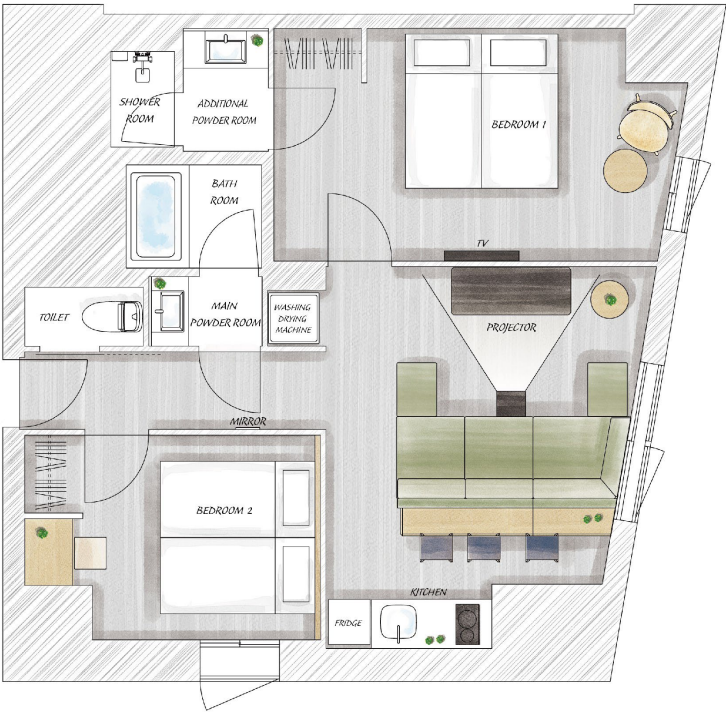

< Sample room type >

Dog-Friendly Theater Suite *MIMARU SUITES Tokyo Asakusa

<Details>

Capacity   Adult 4pax + Child 2pax   Single bed x 4
Size   63m²

Stay with your dog in this suite featuring two bedrooms and a projector.*
Up to 2 large dogs (approximately 40 kg or less)

< List of Guest room type >

Property	Room type	Size (m²)	Size (ft²)	Number of rooms	Capacity		Bed Configuration
					ADL	CHD	
MIMARU SUITES Tokyo Nihombashi	Two-Bedroom Family Suite	57-59	614	27	6	2	2 single beds + 2 loft beds + 2 futon
	Two-Bedroom Suite	57	614	9	4	2	4 single beds
MIMARU SUITES Tokyo Asakusa	Two-Bedroom Suite	60	646	11	4	2	4 single beds
	Two-Bedroom Theater Suite	63	678	11	4	2	4 single beds
	Two-Bedroom Japanese Suite	74	797	9	6	2	4 single beds + 2 futon
	Premium Two-Bedroom Suite	74	797	2	4	2	4 single beds
	Dog-Friendly Suite	60	646	1	4	2	4 single beds
	Dog-Friendly Theater Suite	63	678	1	4	2	4 single beds
	Dog-Friendly Japanese Suite	74	797	1	6	2	4 single beds + 2 futon
MIMARU SUITES Kyoto Shijo	Three-Bedroom Japanese Suite	84	904	10	6	2	4 single beds + 2 futon
	Two-Bedroom Japanese Suite	87	936	1	6	2	4 single beds + 2 futon
	Two-Bedroom Suite for 5	79	850	1	5	2	5 single beds
	Three-Bedroom Suite	79	850	7	6	2	6 single beds
	Superior Two-Bedroom Suite	67	721	14	4	2	4 single beds
	High Floor Two-Bedroom Suite	67	721	2	4	2	4 single beds
	Two-Bedroom Suite	49	527	1	4	2	4 single beds
Premium Two-Bedroom Japanese Suite	98	1055	1	6	2	4 single beds + 2 futon	
MIMARU SUITES Kyoto Central	Two-Bedroom Suite	85	915	18	4	2	4 single beds
	Three-Bedroom Japanese Suite	85	915	2	6	2	4 single beds + 2 futon
	Premium Two-Bedroom Suite	85	915	1	4	2	4 single beds

All rooms have In-room washer/dryer