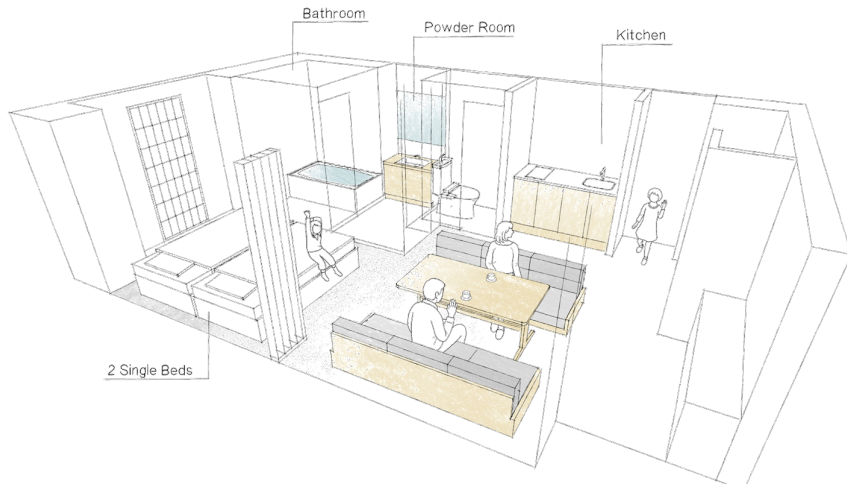

Apartment (4 Single Beds)

<Details>

Capacity Adult 4pax + Child 2pax
Size 38~40m²
Bed type Single bed x 4

< Sample room type >

Apartment (Sofa Bed)

<Details>

Capacity
Size
Bed type

Adult 4pax + Child 2pax
38~40m²
Single bed x 2 + Sofa Bed x 2