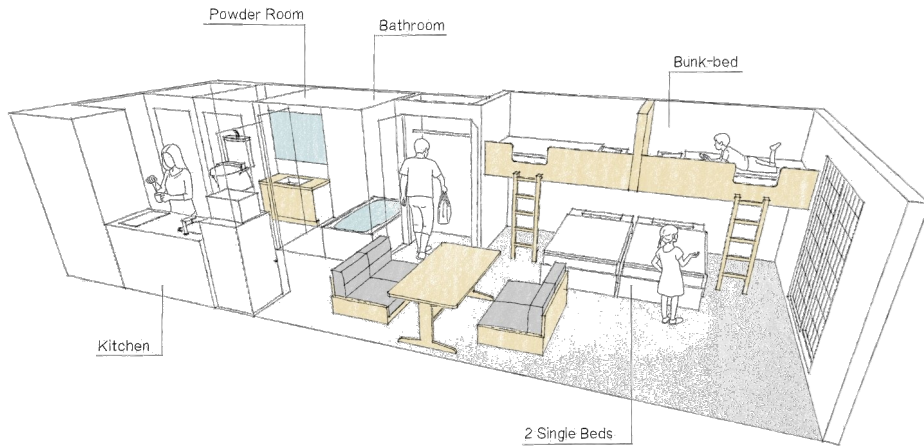

Size

38~40m²

Bed type

Single bed x 2 + Bunk bed x 1

< Sample room type >

Loft Bed Apartment

<Details>

Capacity Adult 4pax + Child 2pax
Size 38~40m²
Bed type Single bed x 2 + Loft Bed x 2