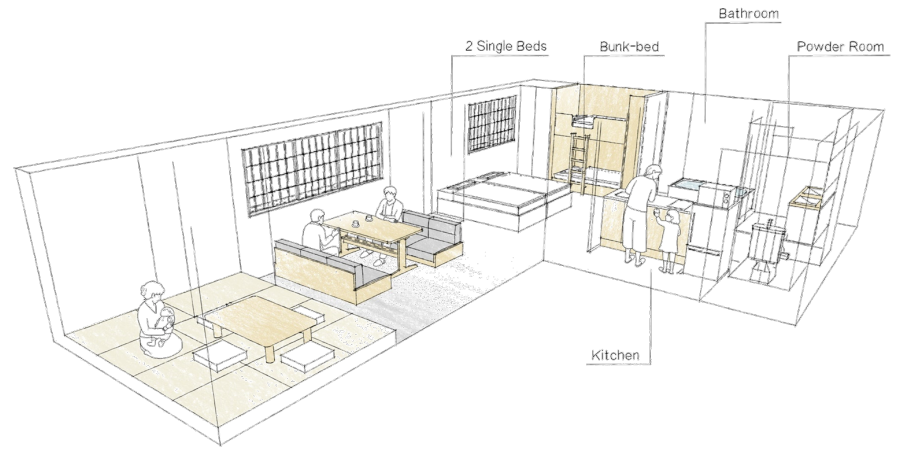

<Details>

Capacity   Adult 6pax + Child 2pax
Size   58 m²
Bed type   Single bed x 6

<Details>

Capacity   Adult 6pax + Child 2pax
Size   60 m²
Bed type   Single bed x 2 + Bunk bed × 1 + Futon × 2