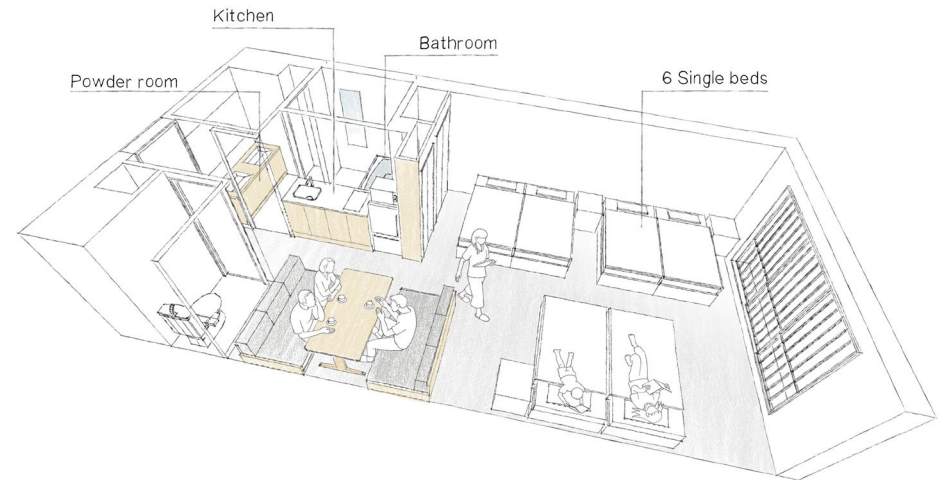

<Details>
Capacity Adult 6pax + Child 2pax
Size 60m²
Single bed x 6