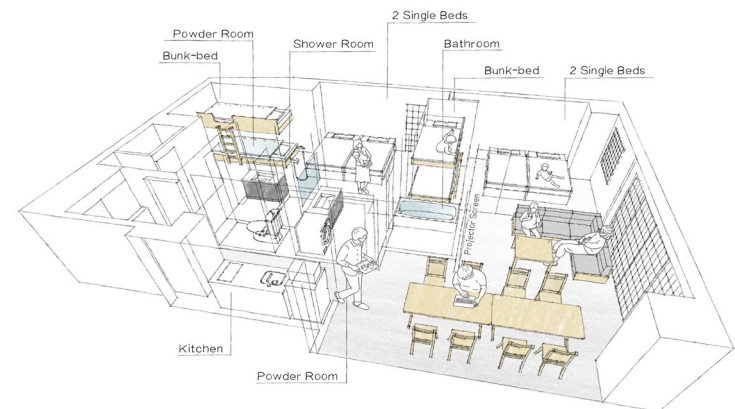

<Details>
Capacity Adult 8pax + Child 2pax
Size 79m²
Single bed x 4
Bunk bed x 2