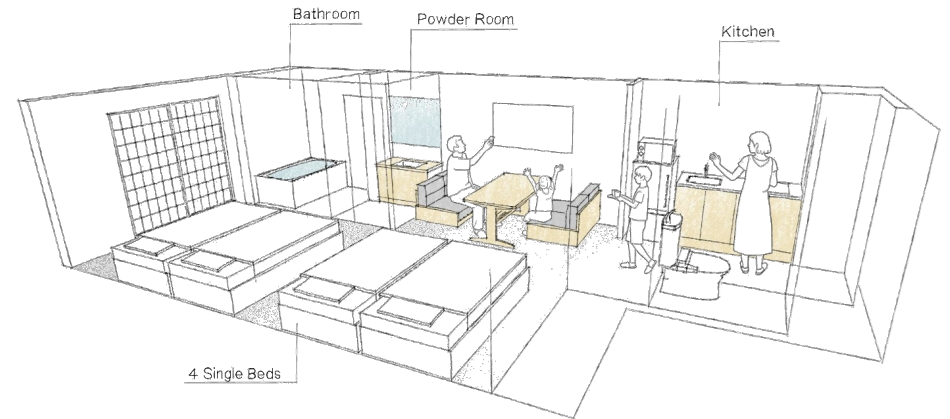

< Sample room type >

Loft Bed Apartment

<Details>

Capacity   Adult 4pax + Child 2pax
Size   38~40m²
Bed type   Single bed x 2 + Loft Bed x 2

Apartment (4 Single Beds)

<Details>

Capacity   Adult 4pax + Child 2pax
Size   38~40m²
Bed type   Single bed x 4