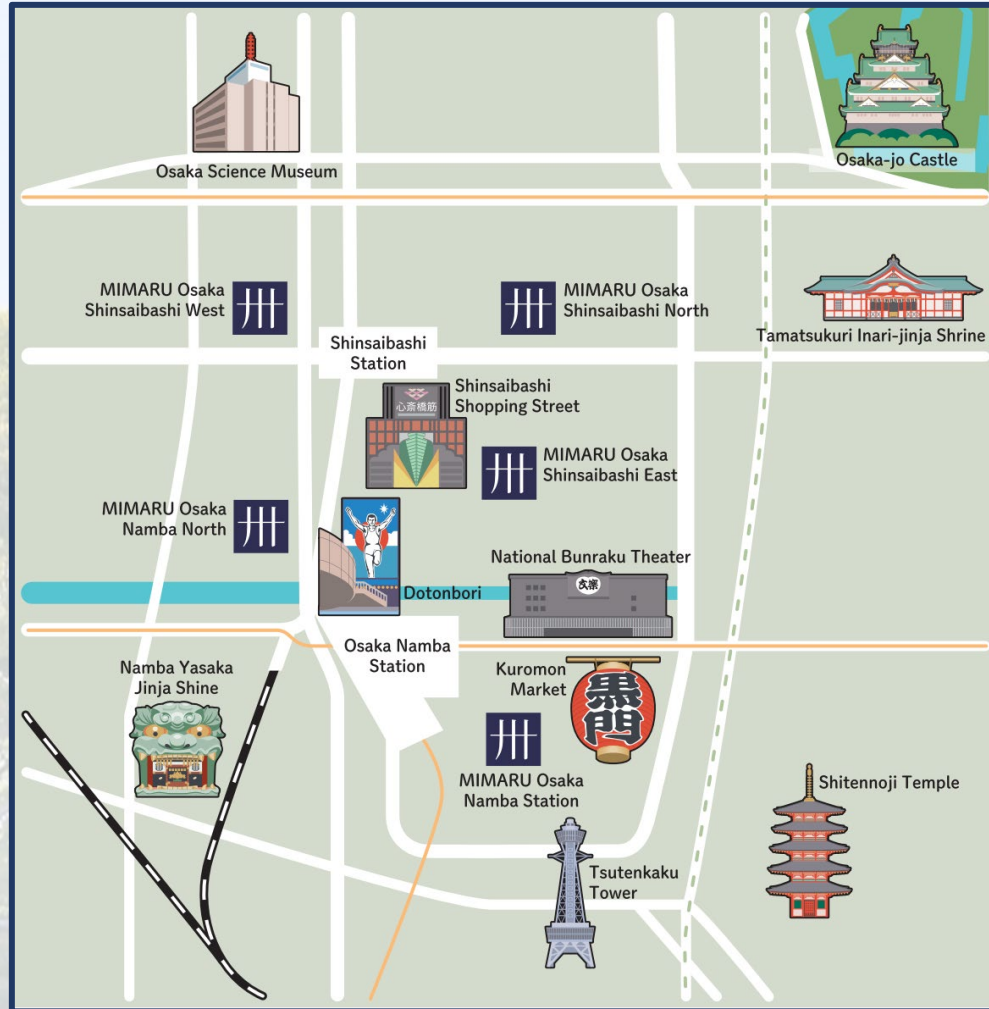

- MIMARU SUITES Tokyo Nihombashi
- MIMARU SUITES Tokyo Asakusa

APARTMENT HOTEL MIMARU in Kyoto

 APARTMENT HOTEL
MIMARU

- MIMARU Kyoto Nijo Castle
 - MIMARU Kyoto Shinmachi Sanjo
 - MIMARU Kyoto Nishinotoin Takatsuji
 - MIMARU Kyoto Station
 - MIMARU Kyoto Kawaramachi Gojo
 - MIMARU Kyoto Karasumaoike North※
- ※Will be reopened in 2025

MIMARU
 — SUITES —

- MIMARU SUITES Kyoto Shijo
- MIMARU SUITES Kyoto Central

APARTMENT HOTEL MIMARU in Osaka

卍 APARTMENT HOTEL
MIMARU

- MIMARU Osaka Namba North
- MIMARU Osaka Namba Station
- MIMARU Osaka Shinsaibashi West
- MIMARU Osaka Shinsaibashi East
- MIMARU Osaka Shinsaibashi North