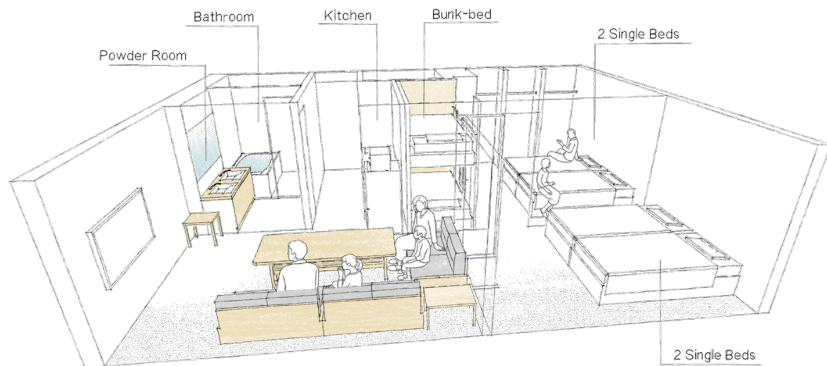

<Details>
Capacity Adult 6pax + Child 2pax
Size 52m²
Single bed x 4
Bunk bed x 1