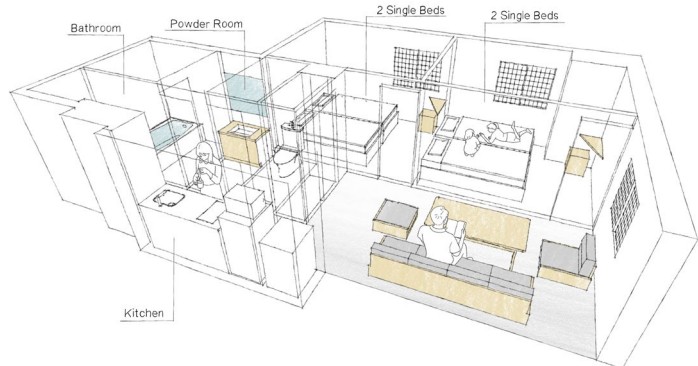

<Details>
Capacity   Adult 4pax + Child 2pax   Single bed x 4
Size   41-46m²