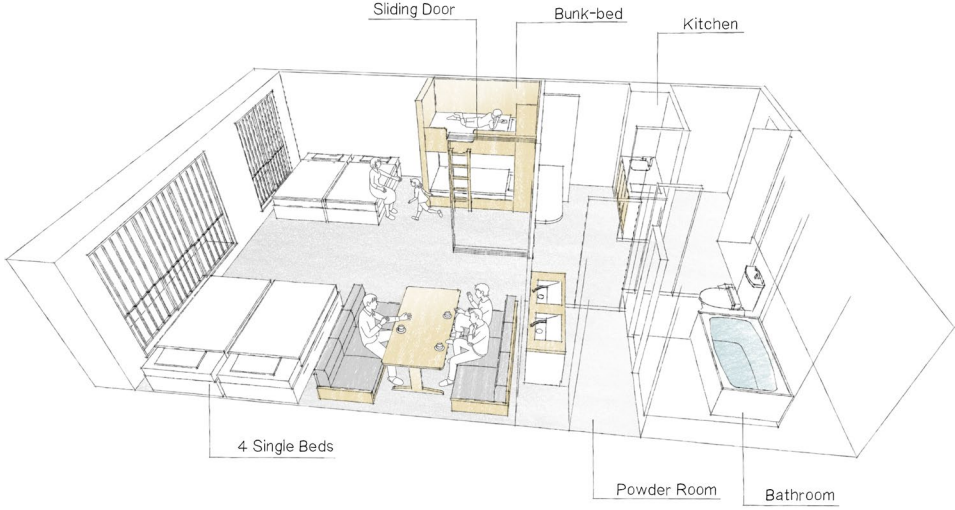

<Details>
Capacity Adult 6pax + Child 2pax
Size 60m²
Bed type Single bed x 4 + Bunk bed x 1