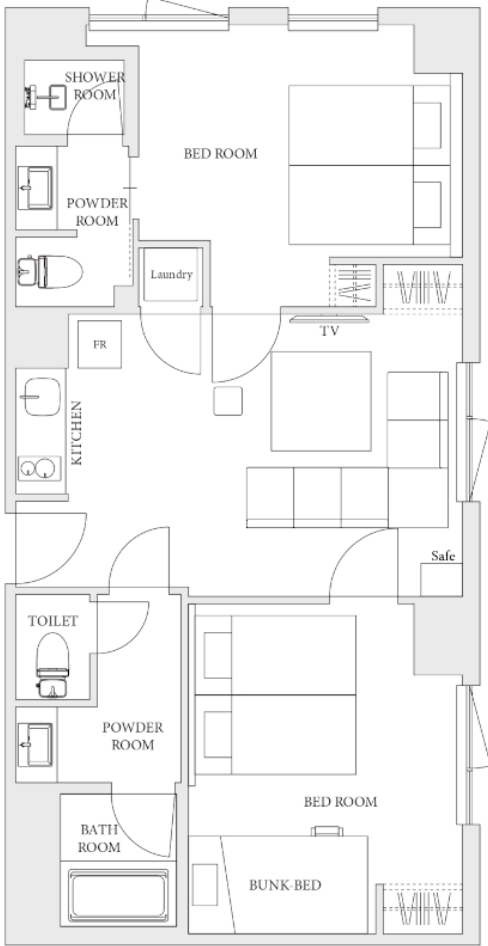

< Sample room type >

Two-Bedroom Family Suite

<Details>

Capacity   Adult 6pax + Child 2pax
Size   61m²

Single bed x 4
Bunk bed × 1