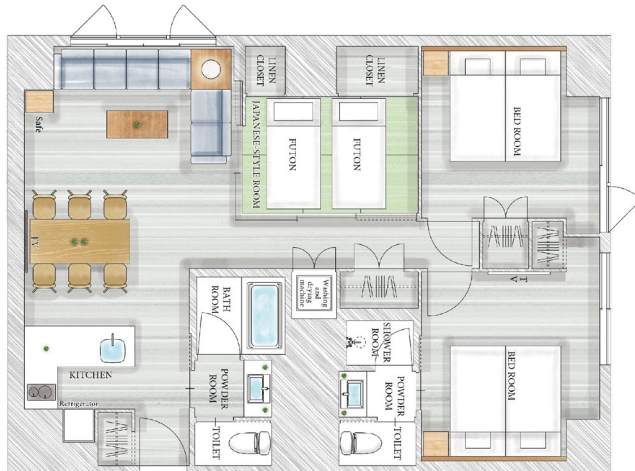

<Details>
Capacity Adult 6pax + Child 2pax
Size 84m²
Single bed x 4
Futon x 2