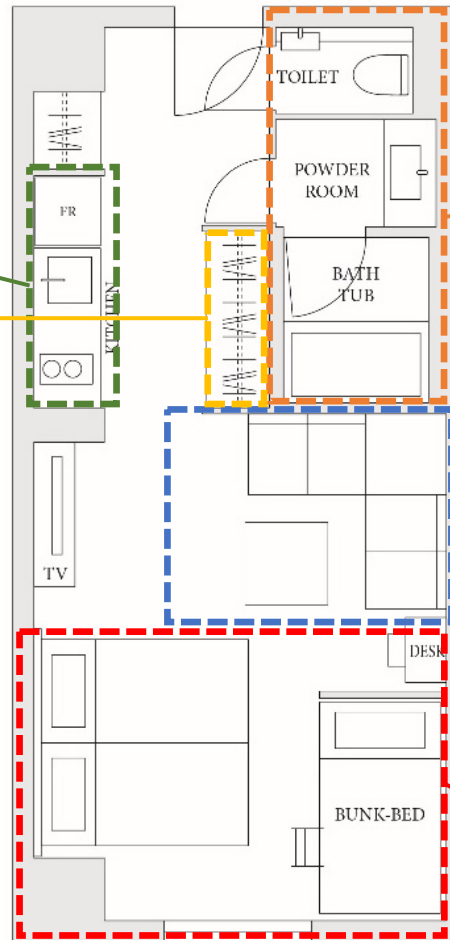

Family Apartment - 38m²

Independent washbasin
Shower toilet
Spacious full-size bathroom with amenities

Dining area with large dining table

Not only for meal but also for working, studying, any kind of usage.