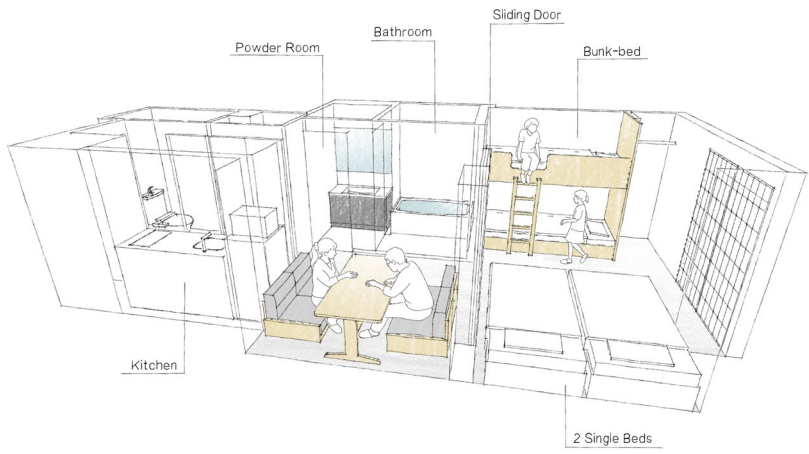

Deluxe Apartment (6 singles)

<Details>
 Capacity Adult 6pax + Child 2pax
 Size 60m²
 Single bed x 6

< Sample room type >

One-Bedroom Family Apartment

<Details>
 Capacity Adult 4pax + Child 2pax
 Size 35m²
 Single bed x 2
 Bunk bed x 1