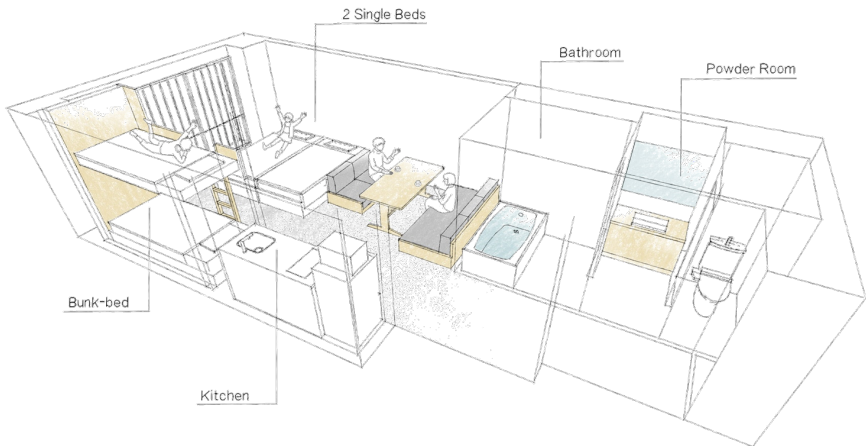

<Details>

Capacity   Adult 5pax + Child 2pax
Size   40m²
Bed type   Single bed x 2 + Bunk bed x 1 + Sofa bed x 1