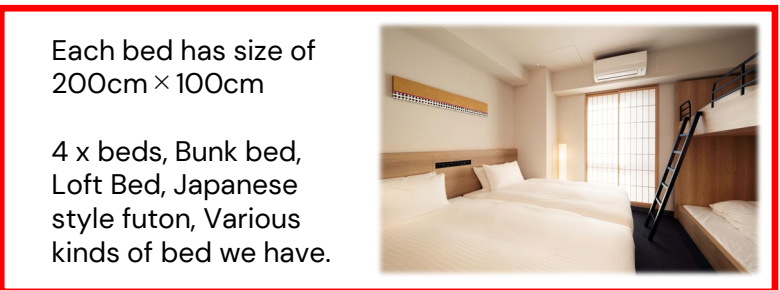

Each bed has size of 200cm × 100cm

4 x beds, Bunk bed, Loft Bed, Japanese style futon, Various kinds of bed we have.

Unlock Your Japan

APARTMENT HOTEL MIMARU in Tokyo

- MIMARU Tokyo Ueno North
- MIMARU Tokyo Ueno East
- MIMARU Tokyo Ueno Inaricho
- MIMARU Tokyo Ueno Okachimachi
- MIMARU Tokyo Nihombashi Suitengumae
- MIMARU Tokyo Hatchobori
- MIMARU Tokyo Ginza East
- MIMARU Tokyo Akasaka
- MIMARU Tokyo Shinjuku West
- MIMARU Tokyo Asakusa Station
- MIMARU Tokyo Station East
- MIMARU Tokyo Kinshicho
- MIMARU Tokyo Ikebukuro