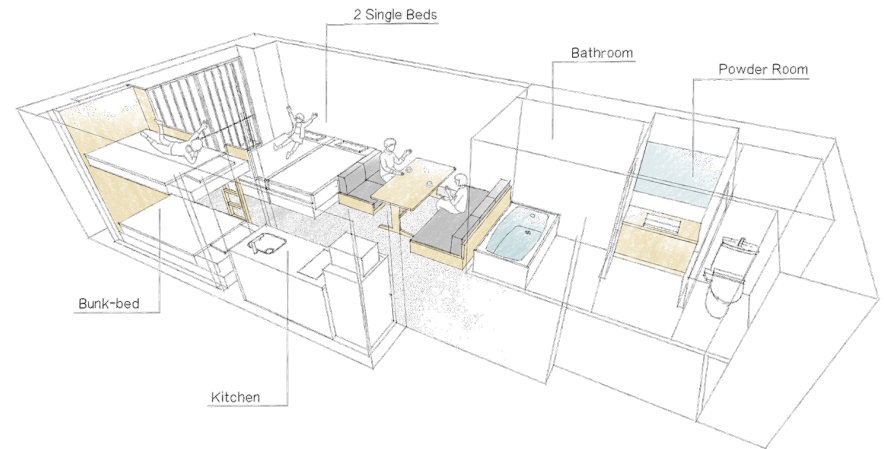

<Details>

Capacity

Adult 5pax + Child 2pax

Size

41m²

Bed type

Single bed x 2 + Bunk bed x 1 + Sofa Bed × 1