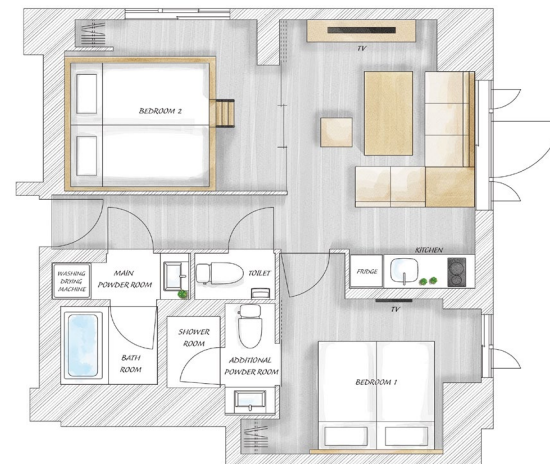

MIMARU
— SUITES —

MIMARU SUITES
Guest room details

< Sample room type >

Two-Bedroom Suite

<Details>
 Capacity Adult 4pax + Child 2pax
 Size 60m² Single bed x 4

Two-Bedroom Family Suite

<Details>
 Capacity Adult 6pax + Child 2pax
 Size 57m² Single bed x 2
 Loft bed x 2
 Futon x 2