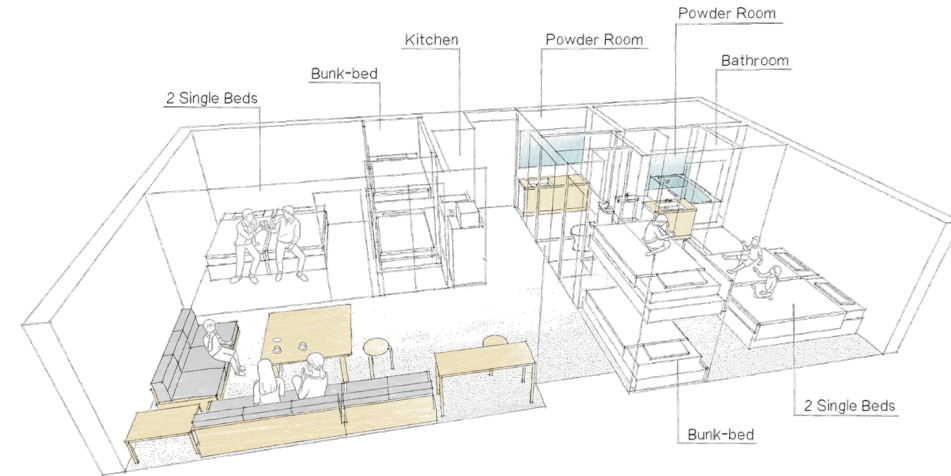

< Sample room type >

Deluxe Two-Bedroom Suite

<Details>

Capacity
Size

Adult 8pax + Child 2pax
71m²

Single bed x 4
Bunk bed x 2

< Sample room type >

Various Concept Room