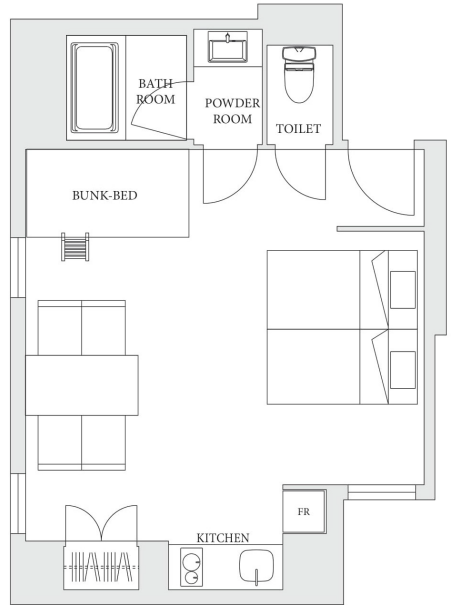

<Details>

Capacity   Adult 4pax + Child 2pax
Size   39m²
Bed type   Single bed x 2 + Bunk bed x 1