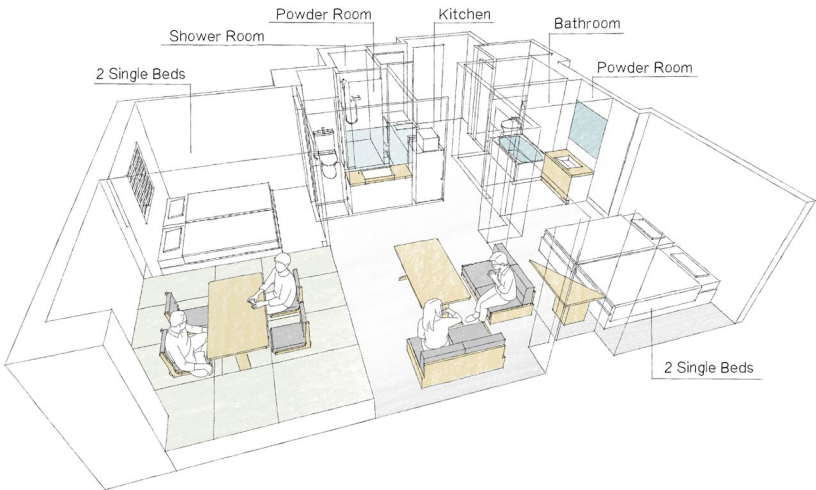

< Sample room type >

Two-Bedroom Suite

<Details>
 Capacity Adult 4pax + Child 2pax
 Size 58m² Single bed x 4

Two-Bedroom Japanese Suite

<Details>
 Capacity Adult 4pax + Child 2pax
 Size 68m² Single bed x 4