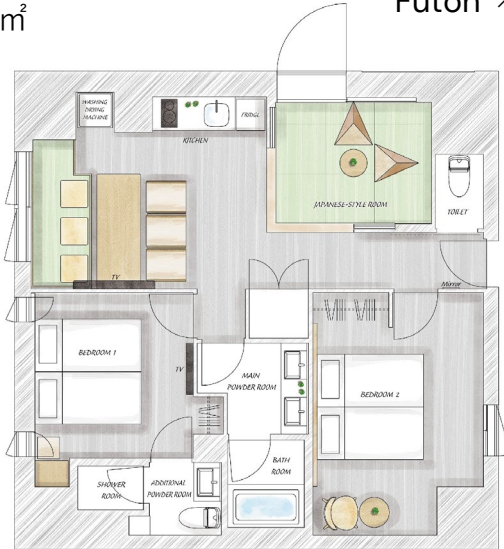

<Details>
Capacity Adult 6pax + Child 2pax
Size 74m²
Single bed x 4
Futon x 2