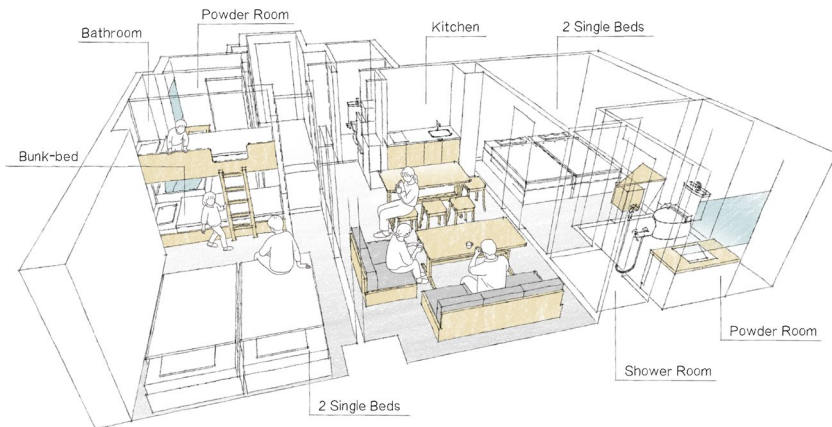

<Details>

Capacity   Adult 6pax + Child 2pax   Single bed x 4
Size   60m²   Bunk bed × 1