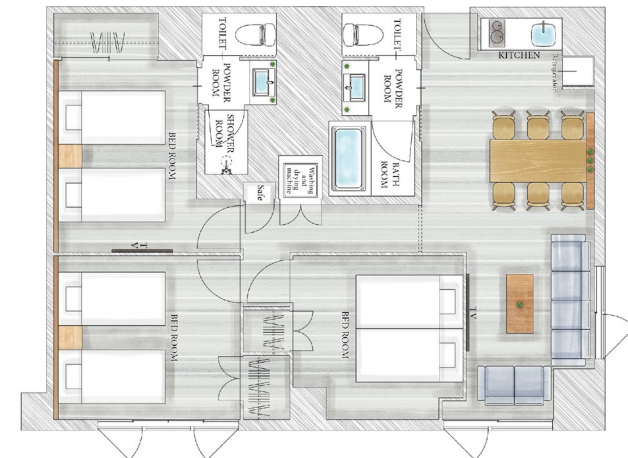

< Sample room type >

Two-Bedroom Japanese Suite

<Details>
 Capacity Adult 6pax + Child 2pax
 Size 74m²
 Single bed x 4
 Futon x 2

Three-Bedroom Suite

<Details>
 Capacity Adult 6pax + Child 2pax
 Size 79m²
 Single bed x 6